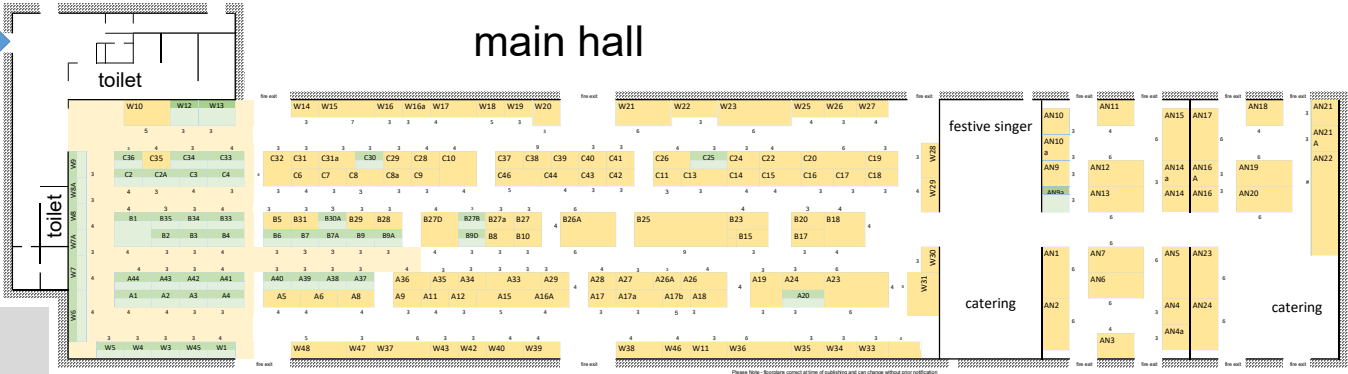

KEY

- FOOD OR DRINK STALL
- GIFT STALL
- AVAILABLE

main hall

new for 2018
floored
marquee

shedding

outside space

outside space

MAIN ENTRANCE