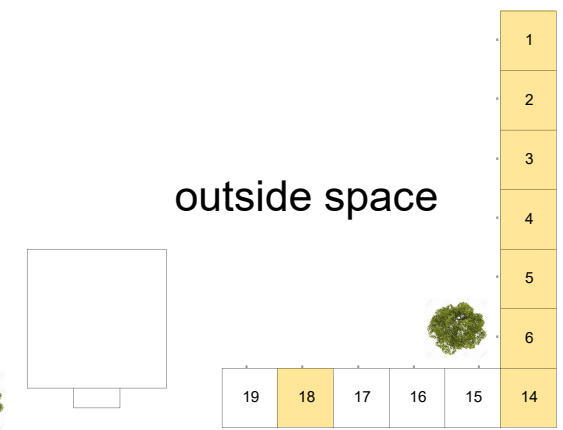

KEY

- FOOD OR DRINK STALL
- GIFT STALL
- AVAILABLE

main hall

new for 2018
floored
marquee

shedding

outside space

outside space

MAIN ENTRANCE