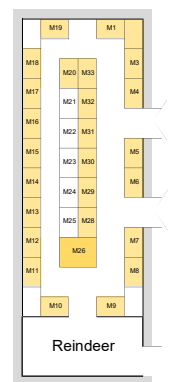

KEY

- FOOD OR DRINK STALL
- GIFT STALL
- AVAILABLE

main hall

new for 2018
floored
marquee

shedding

outside space

outside space

MAIN ENTRANCE