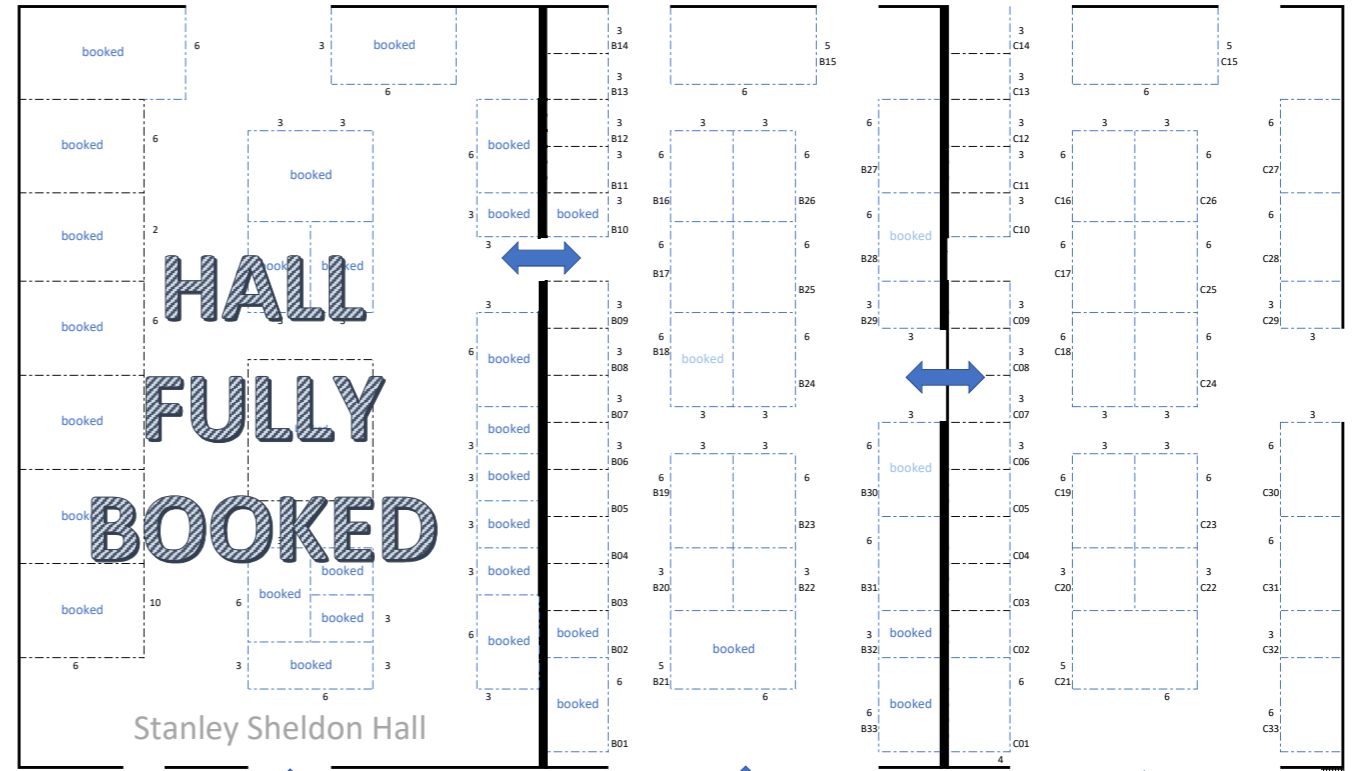

Newark Festive Gift & Food Show

Lady Eastwood Exhibition Hall

outdoor food & drink area

Stanley Sheldon Hall

Shopping Hall 1

Shopping Hall 2

Shopping Hall 3

walkway

entrance

CAR PARK

OUTSIDE SPACE