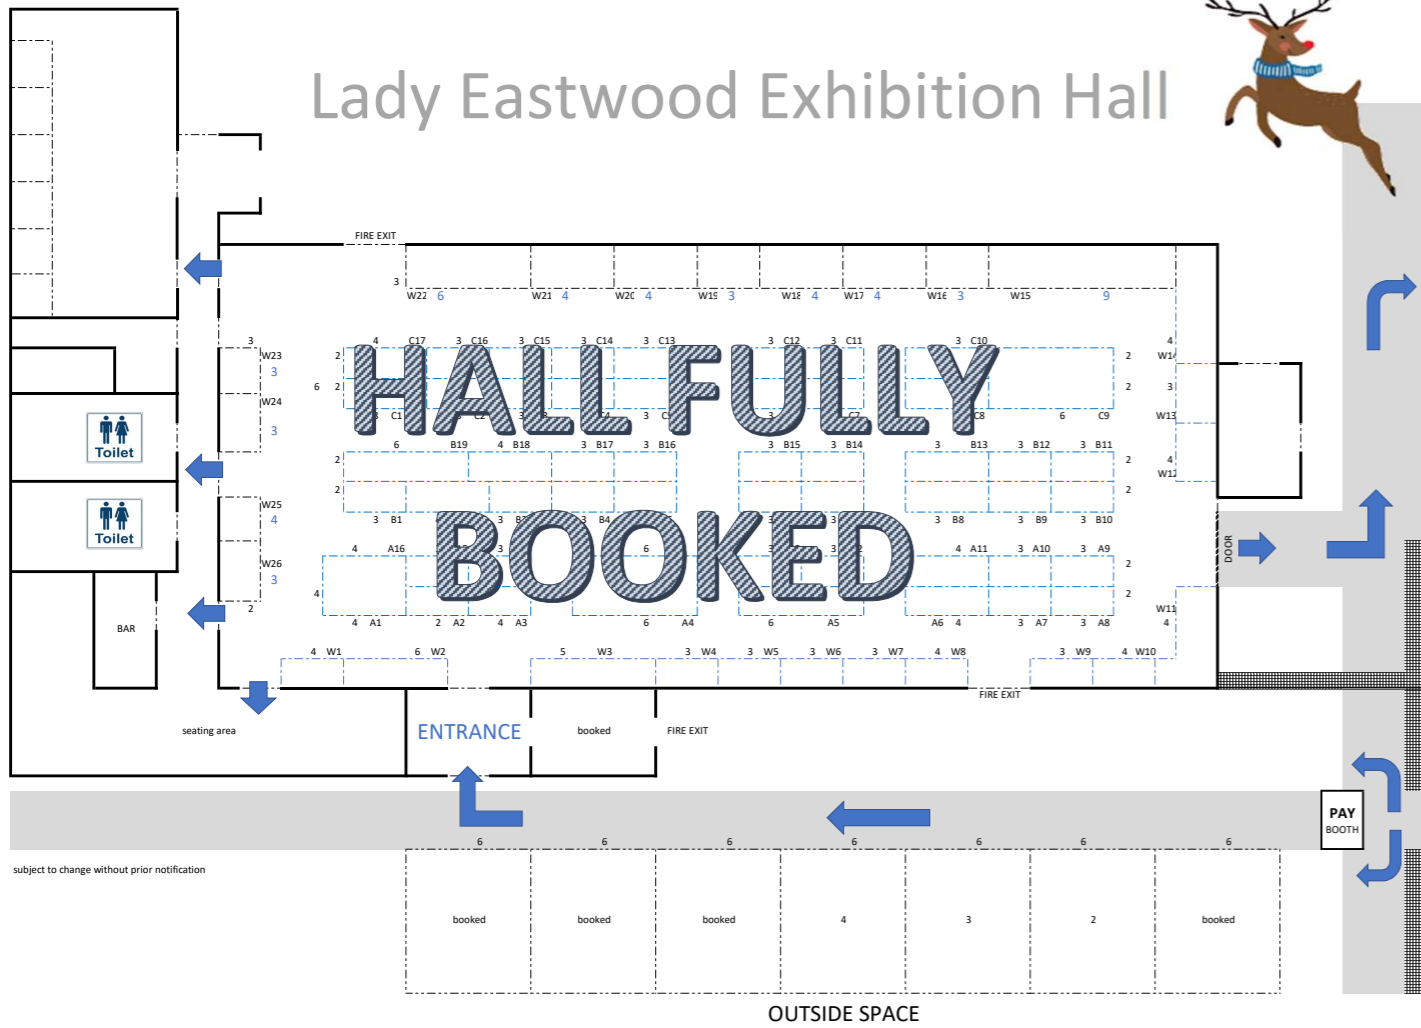

Newark Festive Gift & Food Show

Lady Eastwood Exhibition Hall

outdoor food & drink area

Stanley Sheldon Hall

Shopping Hall 1

Shopping Hall 2

Shopping Hall 3

walkway

entrance

CAR PARK

OUTSIDE SPACE